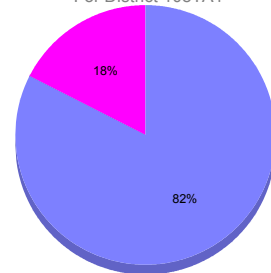

Goal, New, Dropped, Gain/Loss

Comparison of Membership Gain/Loss

Current Year Compared to the Previous Year

Gender Comparison 2010-2011

For District 108TA1

Oct/Nov/Dec
■ Male ■ Female