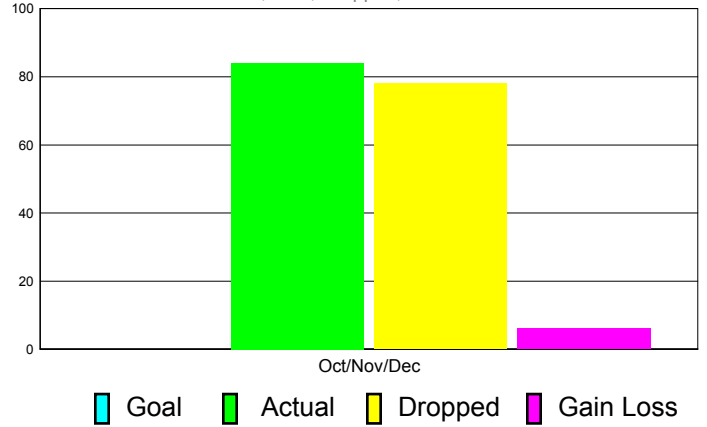

Membership Results 2011-2012

Goal, New, Dropped, Gain/Loss