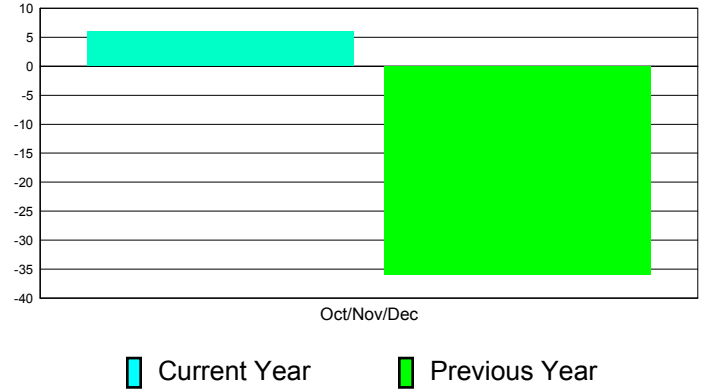

Comparison of Membership Gain/Loss

Current Year Compared to the Previous Year